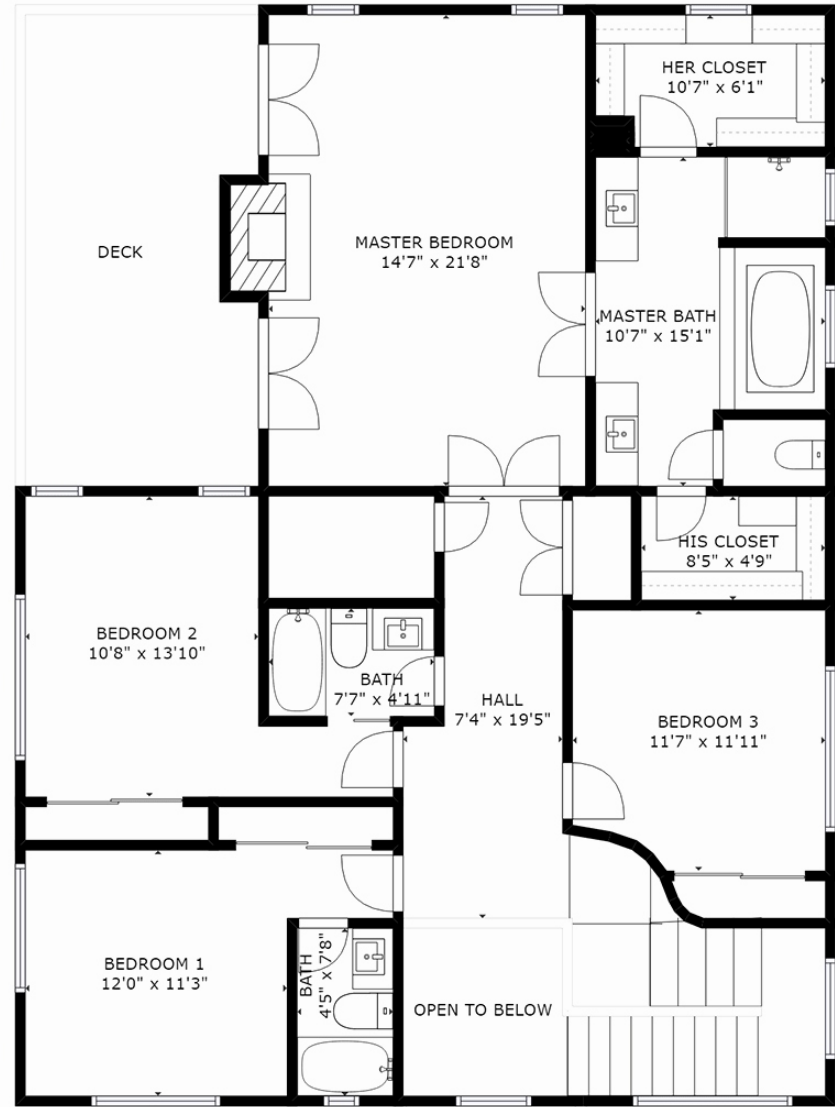

FLOOR 1

FLOOR 2

FLOOR 3

GROSS INTERNAL AREA  
 FLOOR 1 : 75 sq ft, FLOOR 2 : 1819 sq ft  
 FLOOR 3 : 1522 sq ft, EXCLUDED AREAS :  
 BALCONY: 20 sq ft, DECK: 239 sq ft  
 TOTAL: 3416 sq ft

SIZES AND DIMENSIONS ARE APPROXIMATE, ACTUAL MAY VARY.